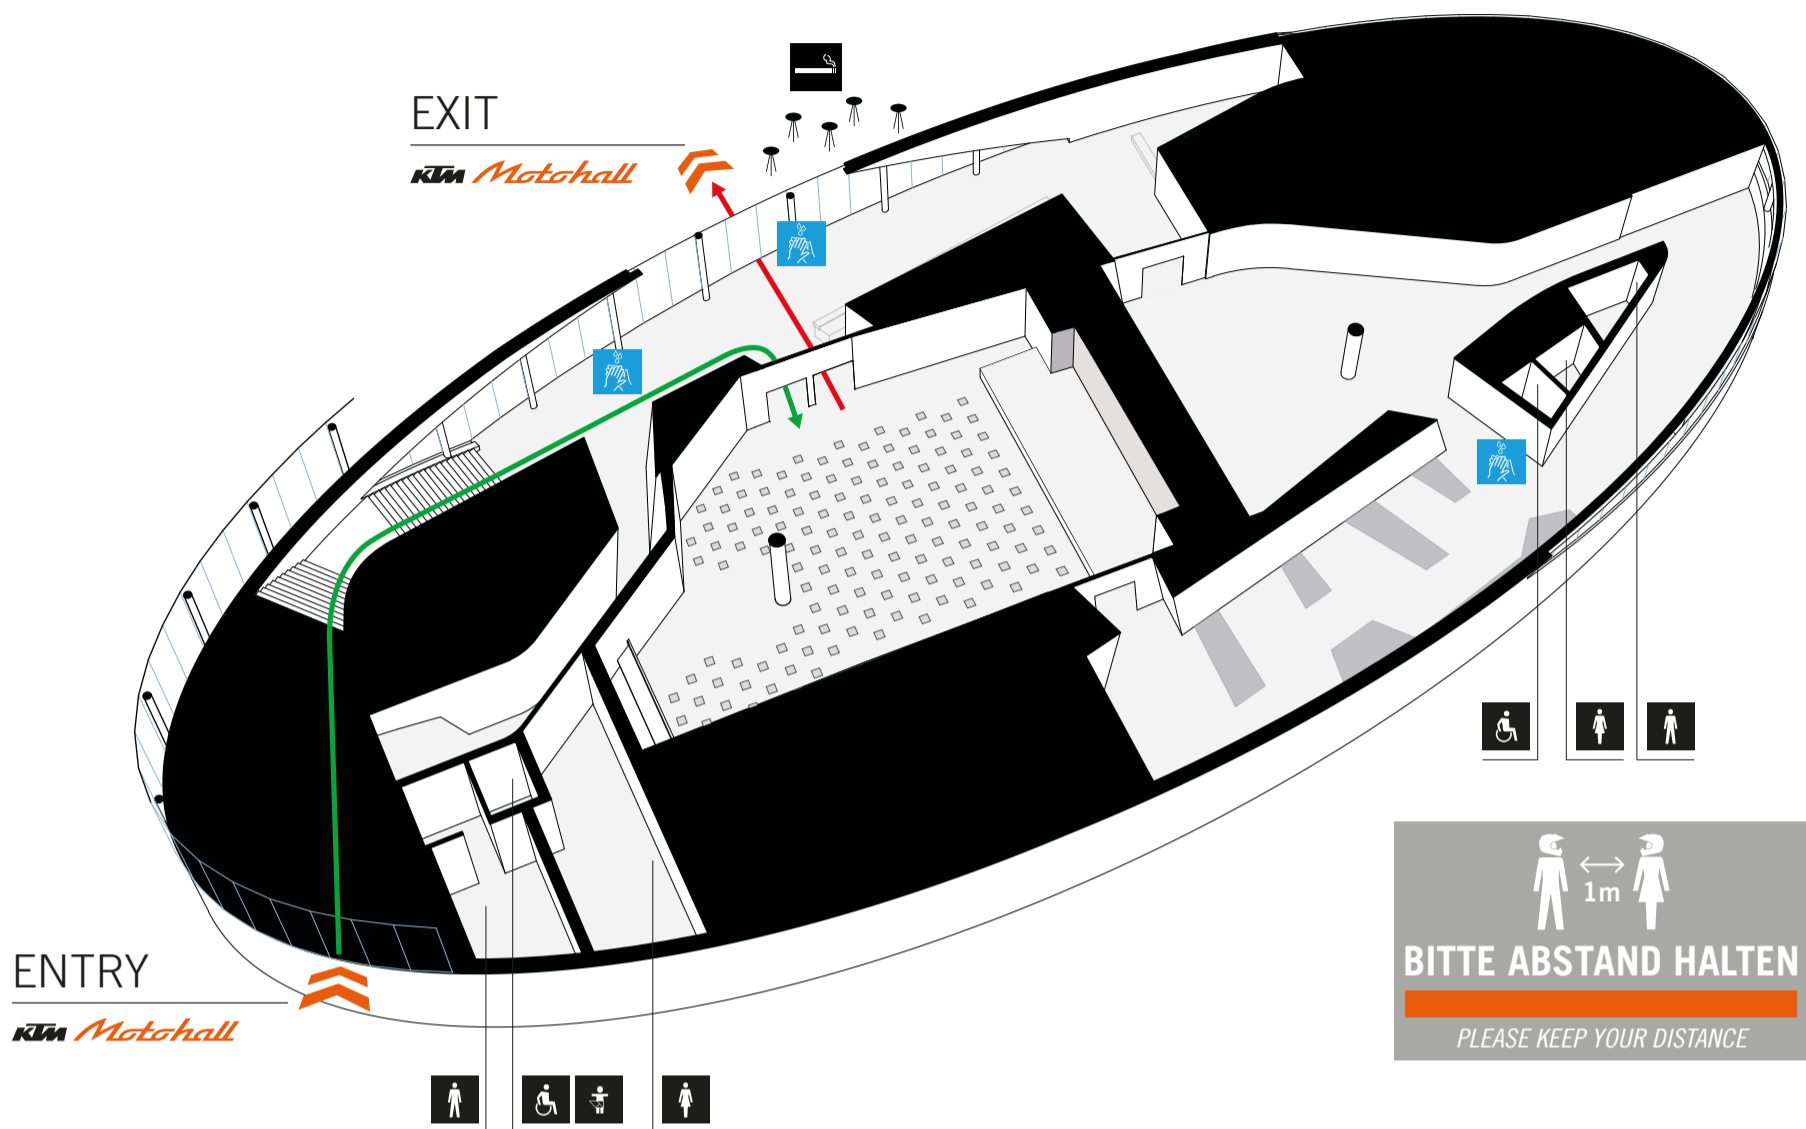

CORONA SAFETY PRECAUTIONS

PLEASE OBSERVE THE FOLLOWING HYGIENE REGULATIONS:

1. You must wear a mask which covers your mouth and nose as soon as you leave your seat, whether that is before, during or after the event.
2. We recommend disinfecting and washing your hands regularly.
3. People must maintain a distance of at least one meter from one other throughout the entire KTM Motohall.
4. Use the specified routes to get to your allocated place or to get to the sanitation facilities.

INSTRUCTIONS FOR DURING OUR EVENTS:

Self-service in the bar area is unfortunately currently not permitted. However, we will serve you cold drinks at your seat. If possible, please pay using contactless payment. The use of the official "Stopp Corona" App is obligatory for all visitors.