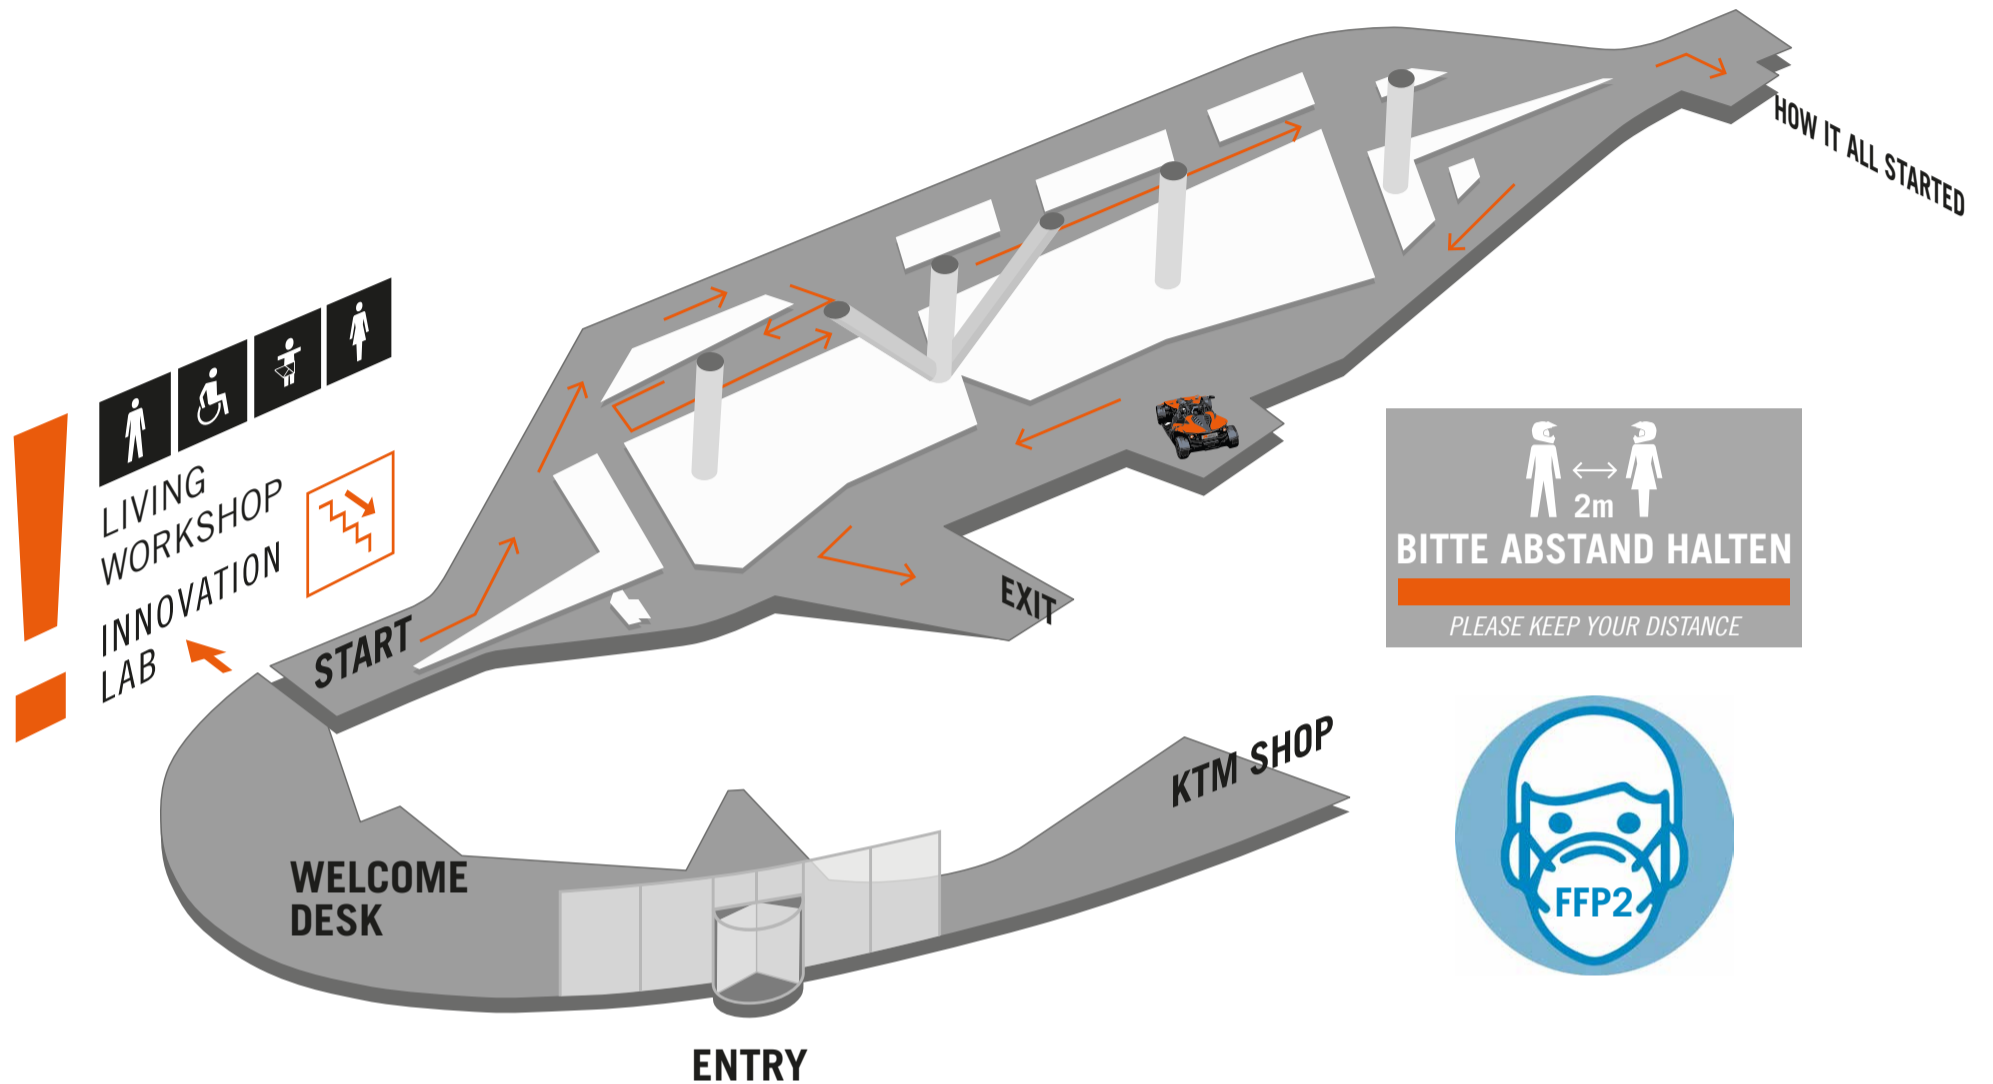

WAY THROUGH THE EXHIBITION

PLEASE USE THE SPECIFIED ROUTE TO GET THROUGH THE EXHIBITION:

PLEASE WATCH OUT FOR THE DIRECTION ARROWS ON THE FLOOR: