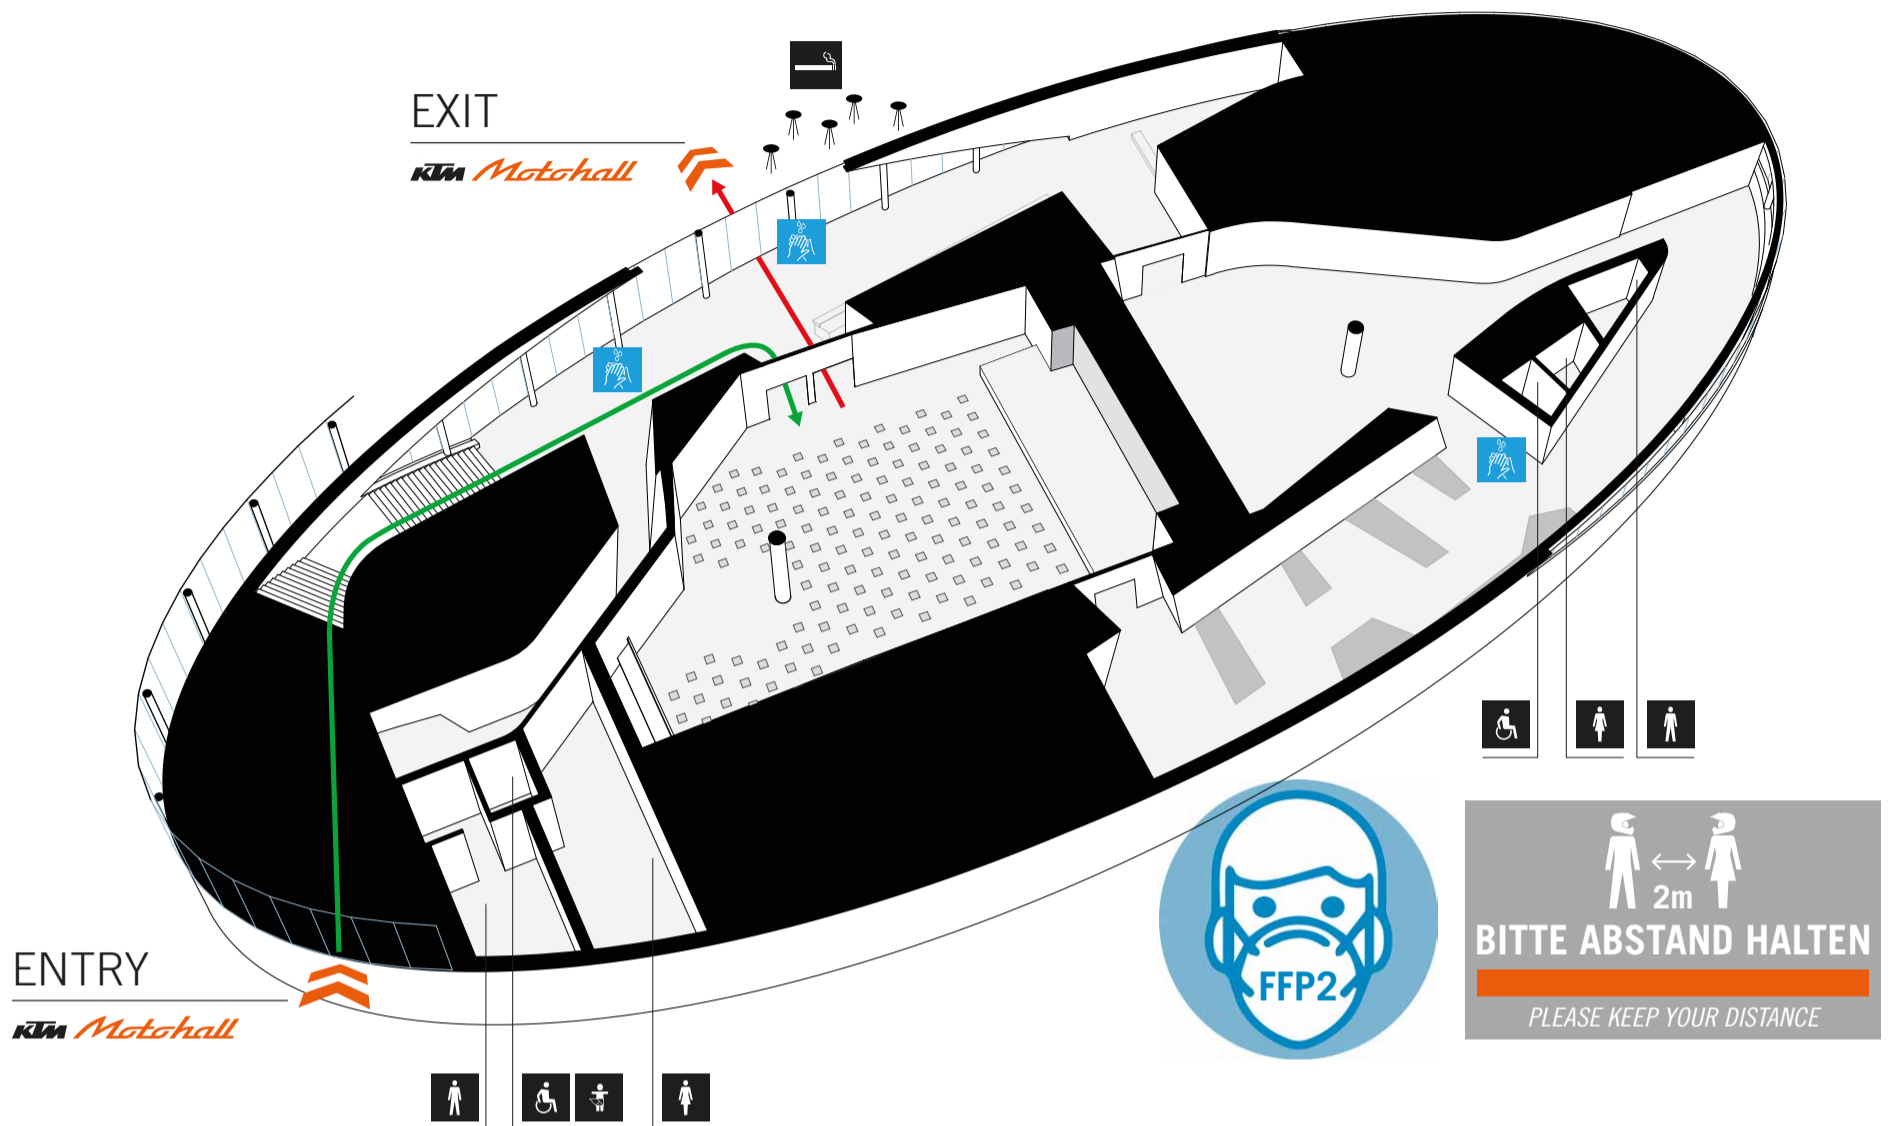

CORONA SAFETY PRECAUTIONS

PLEASE OBSERVE THE FOLLOWING HYGIENE REGULATIONS:

1. You must wear a **FFP2 mask** which covers your mouth and nose as soon as you leave your seat, whether that is before, during or after the event.
2. We recommend disinfecting and washing your hands regularly.
3. People must maintain a distance of at least **two meters** from one other throughout the entire KTM Motohall.
4. Use the **specified routes** to get to your allocated place or to get to the sanitation facilities.
5. Please **order tickets online** before the event.
6. We offer a **free SARS-CoV-2** antigen test to every visitor.

INSTRUCTIONS FOR DURING OUR EVENTS:

Self-service in the bar area is unfortunately currently not permitted.

If possible, please pay using contactless payment.

The use of the official **“Stopp Corona”** App is obligatory for all visitors.

+43 676 923 59 11 (Philip Motschmann)

events.motohall@ktm.com

WAY THROUGH THE EXHIBITION

PLEASE USE THE SPECIFIED ROUTE TO GET THROUGH THE EXHIBITION:

PLEASE WATCH OUT FOR THE DIRECTION ARROWS ON THE FLOOR: