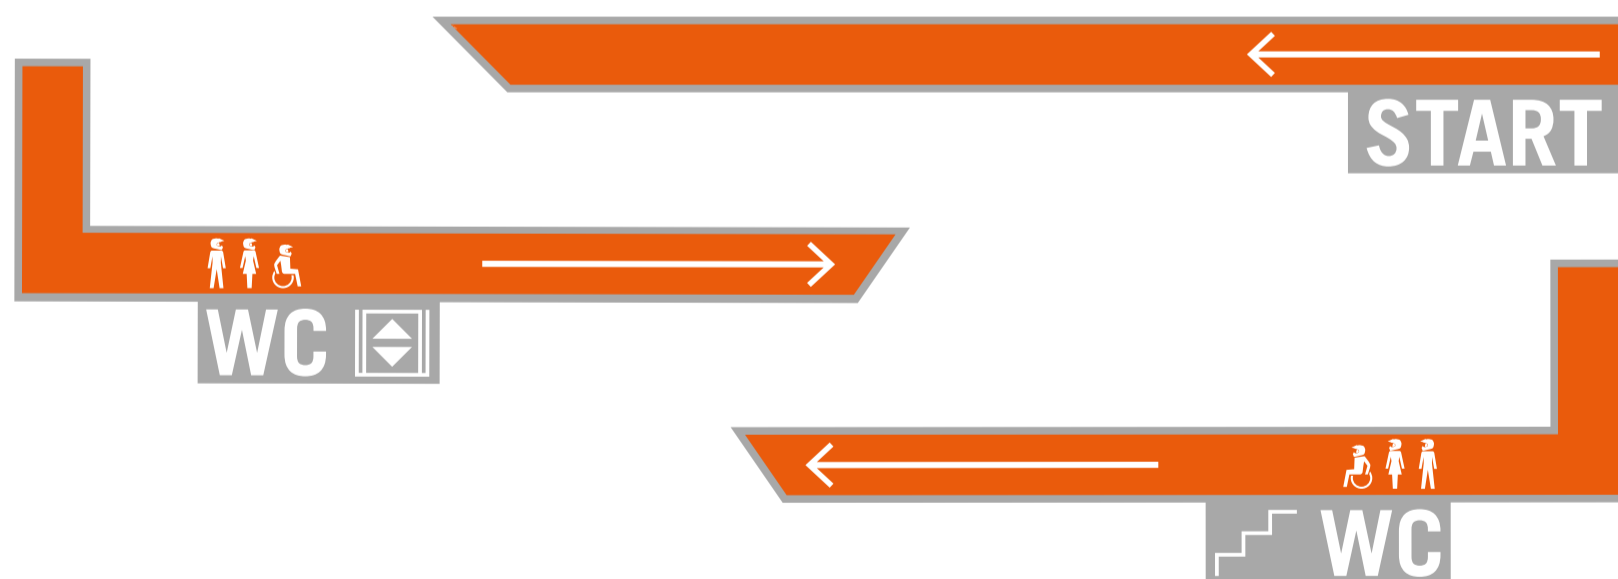

If you experience virus-related symptoms (FEVER, DRY COUGH, FATIGUE), stay at home and contact a health care professional or the emergency services

Health advice line: 1450

Please also contact us on the following number:

+43 676 923 59 11 (Philip Motschmann)

events.motohall@ktm.com