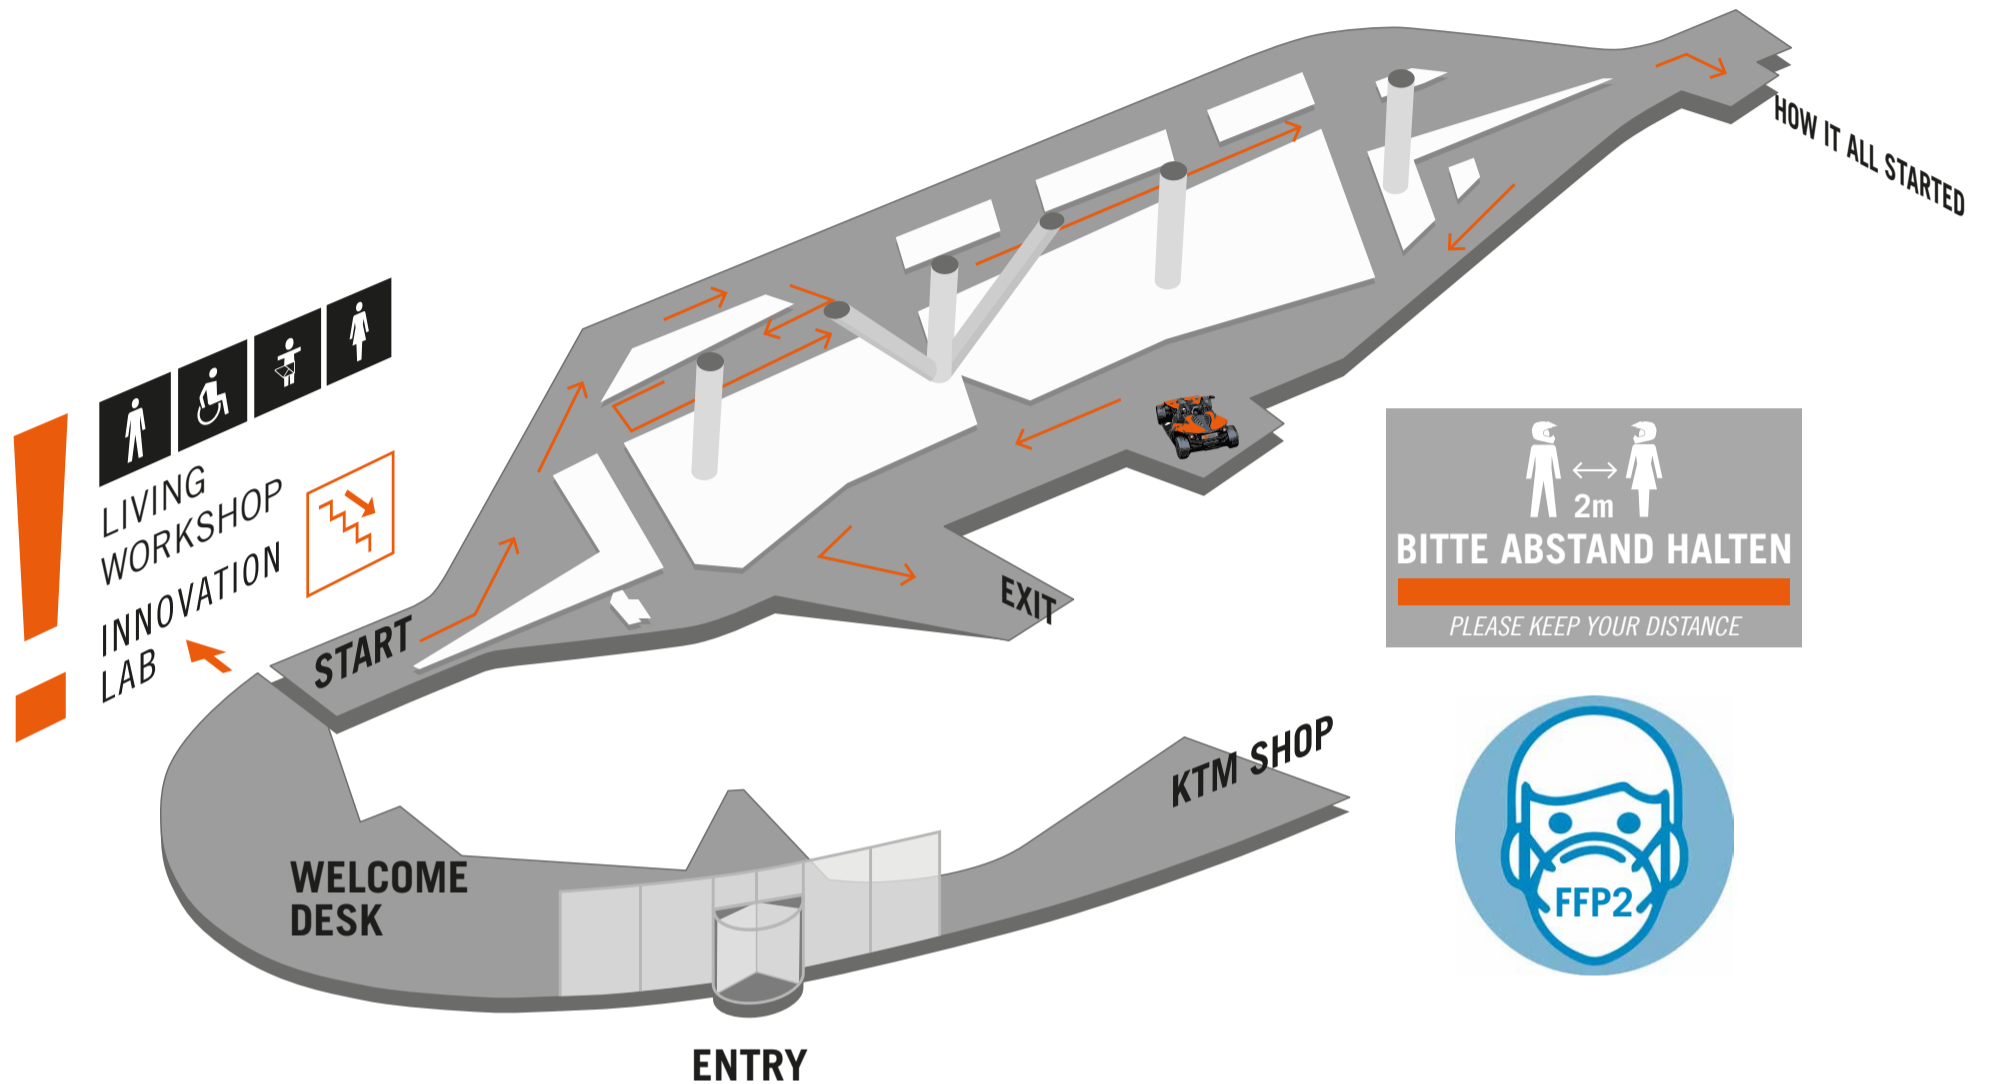

WAY THROUGH THE EXHIBITION

PLEASE USE THE SPECIFIED ROUTE TO GET THROUGH THE EXHIBITION: