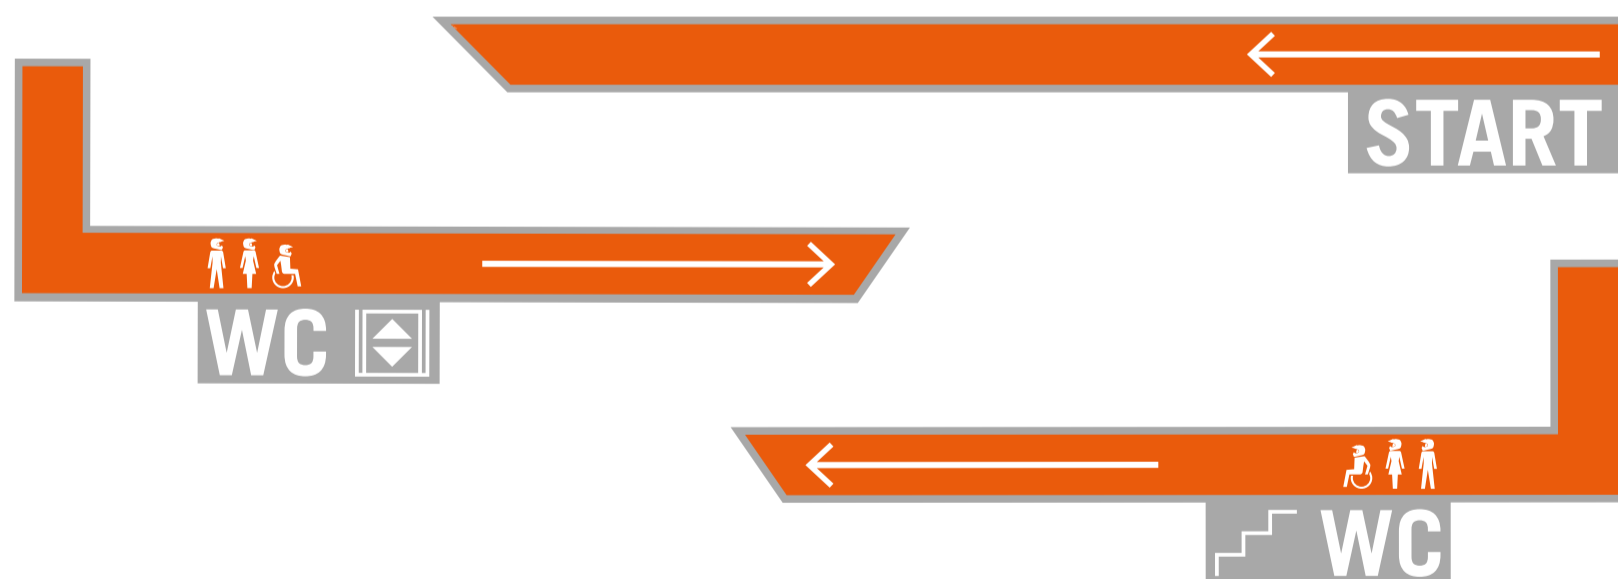

PLEASE WATCH OUT FOR THE DIRECTION ARROWS ON THE FLOOR:

If you experience virus-related symptoms (FEVER, DRY COUGH, FATIGUE), stay at home and contact a health care professional or the emergency services

Health advice line: 1450

Please also contact us on the following number:

+43 676 923 59 11 (Philip Motschmann)

events.motohall@ktm.com