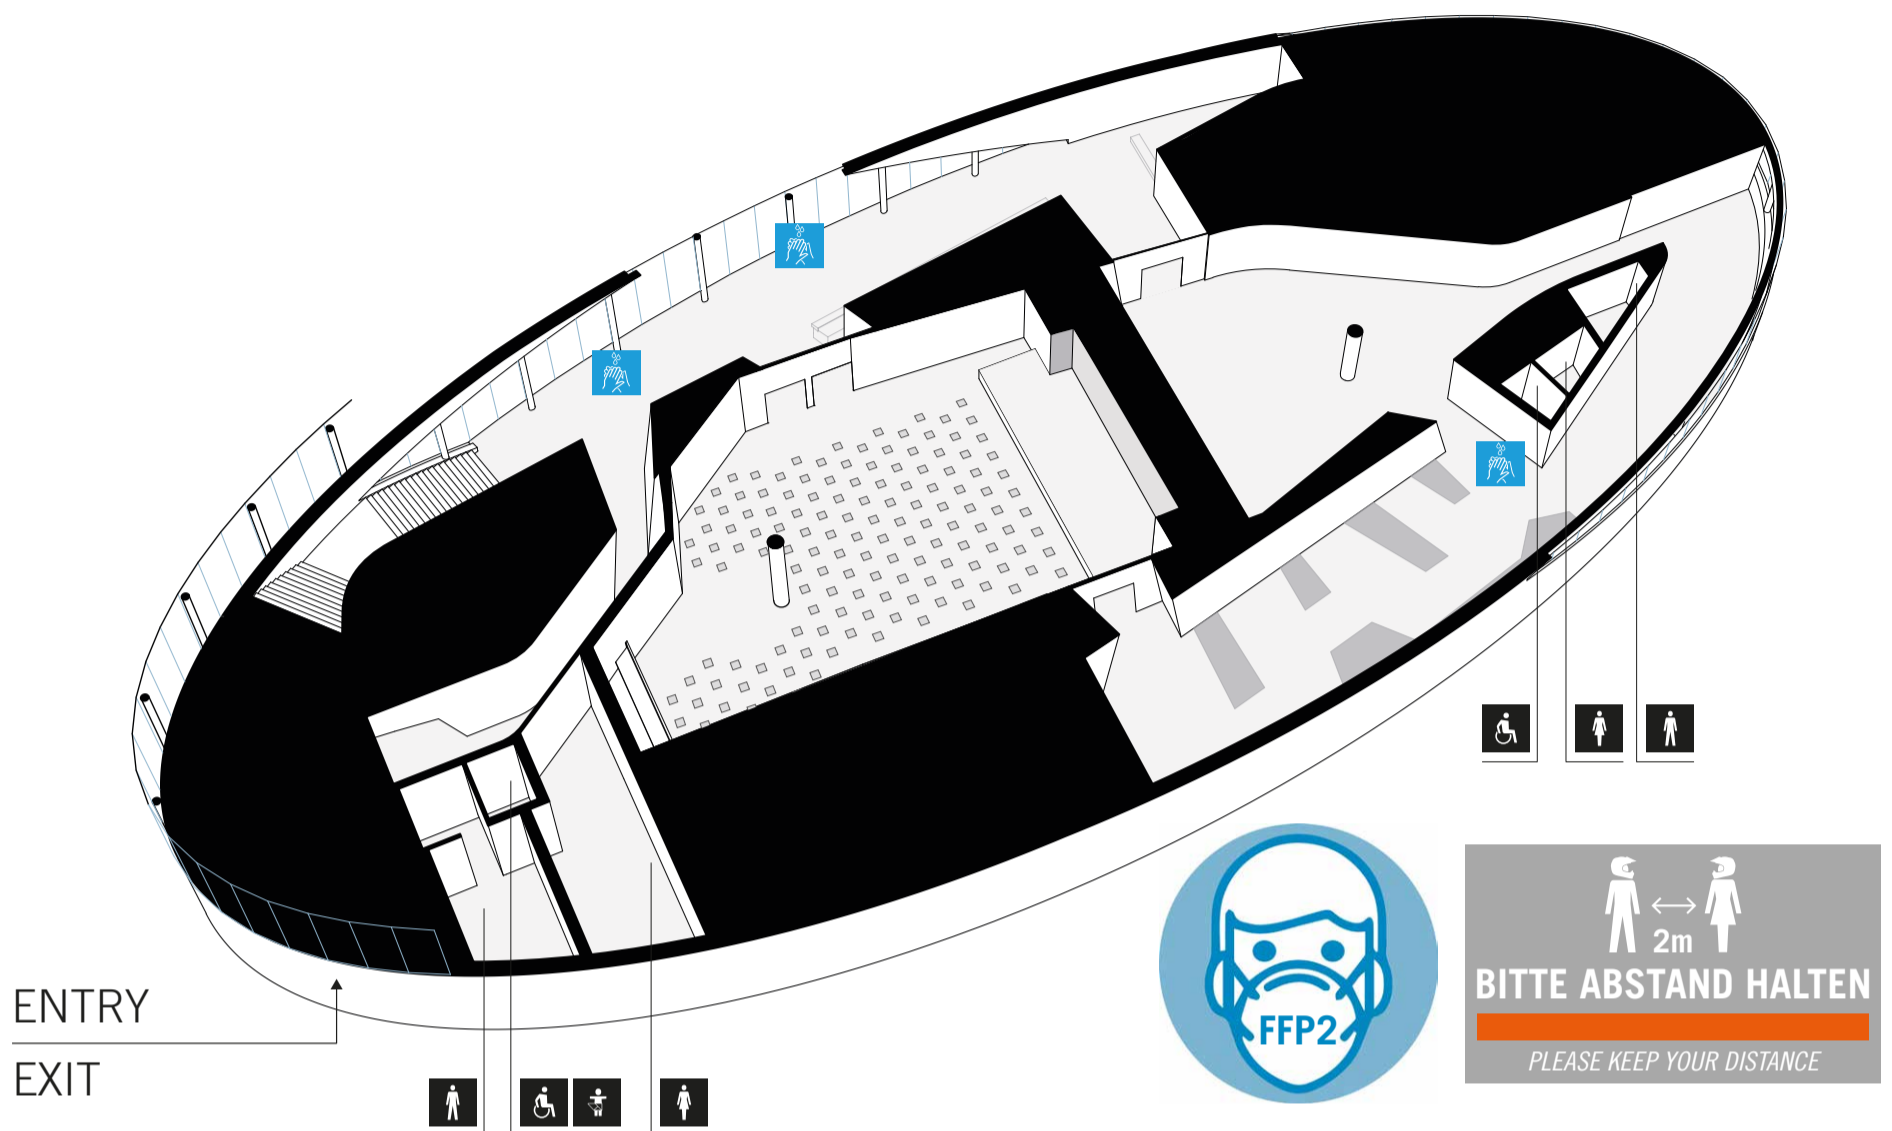

CORONA SAFETY PRECAUTIONS

PLEASE OBSERVE THE FOLLOWING HYGIENE REGULATIONS:

1. You must wear a **FFP2 mask** which covers your mouth and nose as soon as you enter the KTM Motohall
2. We recommend disinfecting and washing your hands regularly.
3. People must maintain a distance of at least **two meters** from one other throughout the entire KTM Motohall.
4. Use the **specified routes** to get to your allocated place or to get to the sanitation facilities.
5. Please purchase your **admission ticket online** if possible.
If you purchase your ticket at the KTM Motohall, please use **contactless payment methods**.
6. A **free SARS-CoV-2 antigen rapid test** will be provided to each visitor with a valid ticket.