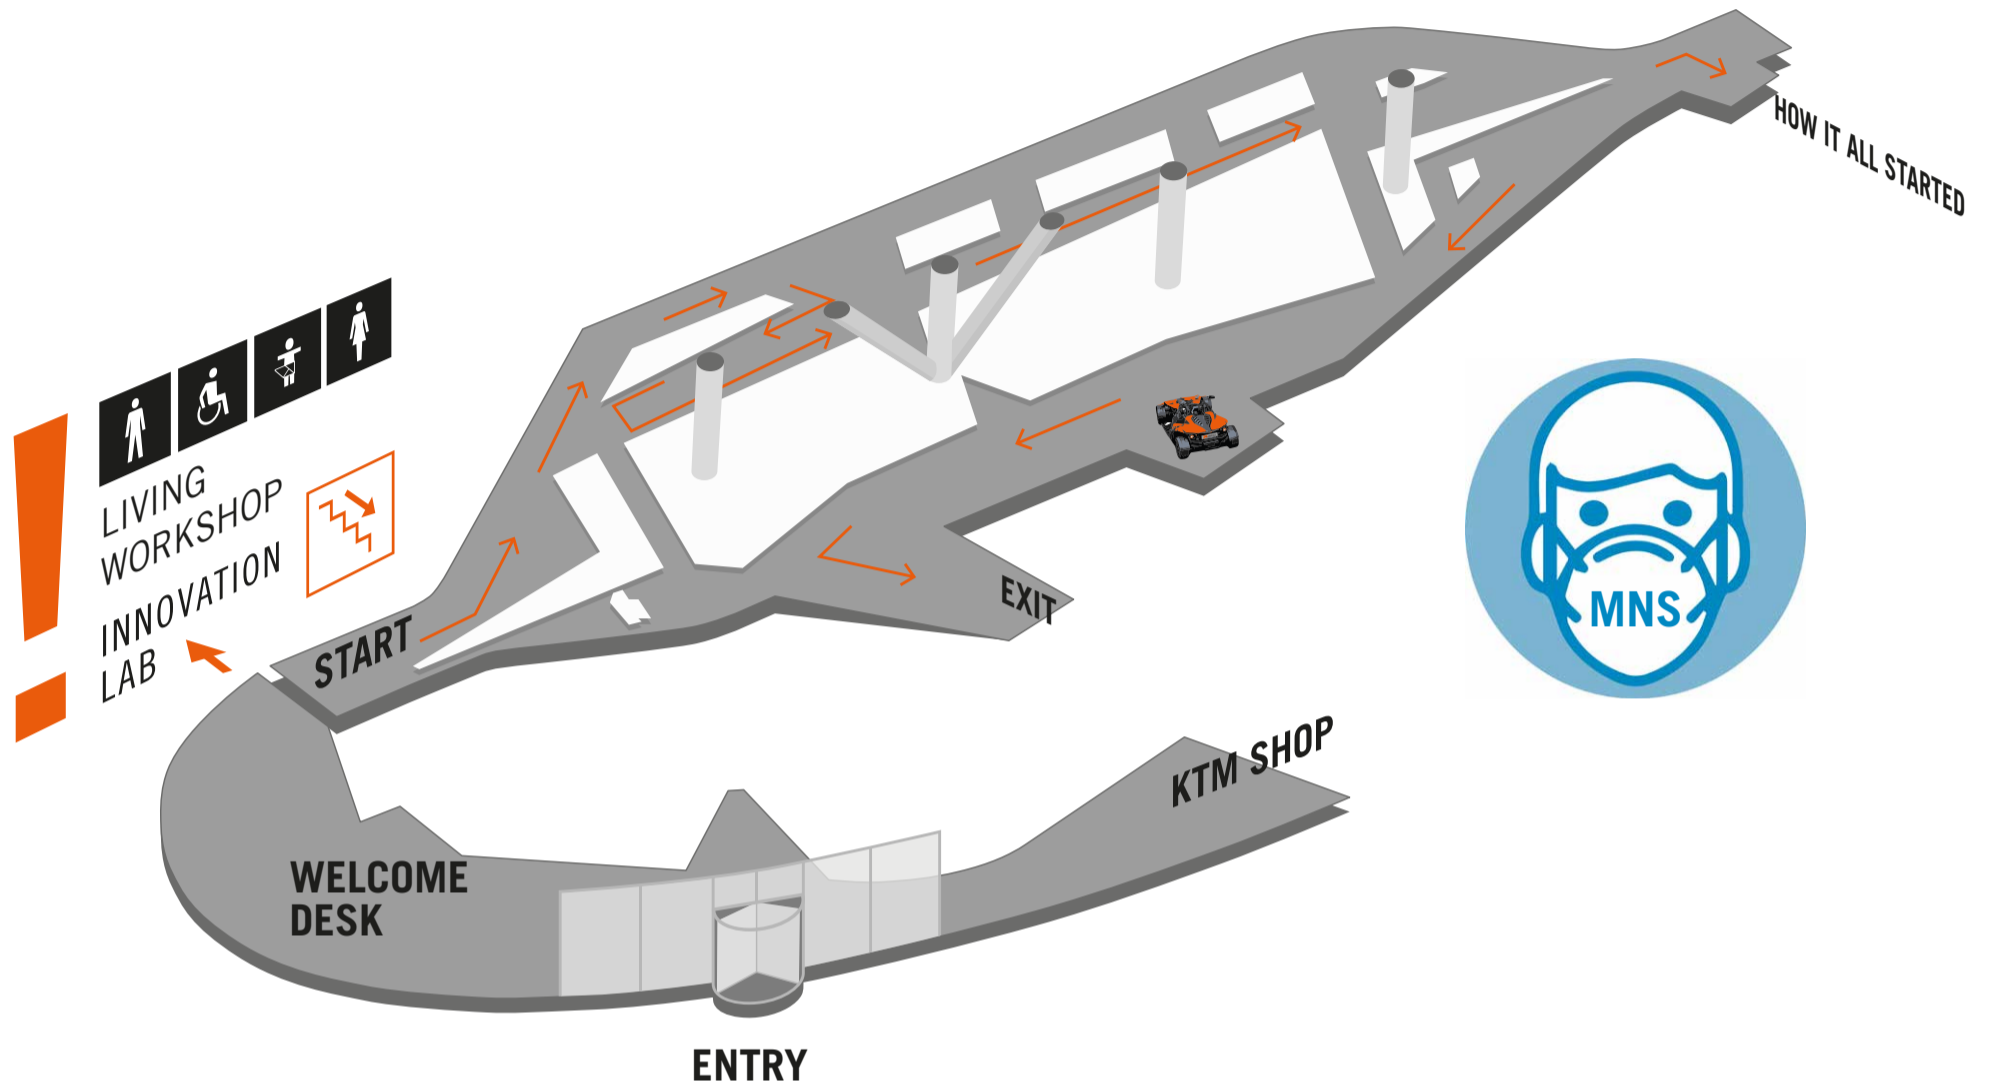

## PLEASE OBSERVE THE FOLLOWING HYGIENE REGULATIONS:

1. You must wear a **MNS mask** which covers your mouth and nose as soon as you enter the KTM Motohall
2. We recommend disinfecting and washing your hands regularly.
3. Use the **specified routes** to get to your allocated place or to get to the sanitation facilities.
4. Please purchase your **admission ticket online** if possible.  
If you purchase your ticket at the KTM Motohall, please use **contactless payment methods**.

# WAY THROUGH THE EXHIBITION

PLEASE USE THE SPECIFIED ROUTE TO GET THROUGH THE EXHIBITION:

PLEASE WATCH OUT FOR THE DIRECTION ARROWS ON THE FLOOR:

Health advice line: 1450

KTM Motohall COVID 19 Representative:  
+43 676 923 59 11 (Philip Motschmann)  
events.motohall@ktm.com