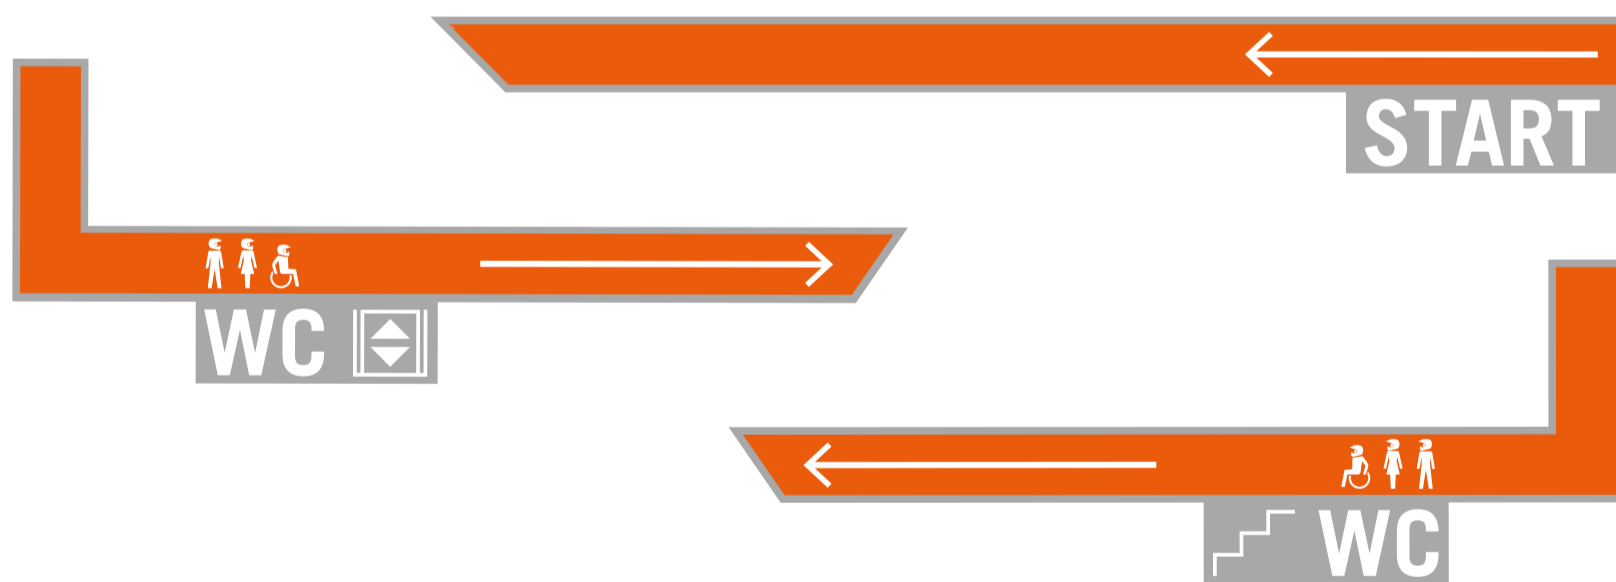

# WAY THROUGH THE EXHIBITION

PLEASE USE THE SPECIFIED ROUTE TO GET THROUGH THE EXHIBITION:

PLEASE WATCH OUT FOR THE DIRECTION ARROWS ON THE FLOOR:

Health advice line: 1450

KTM Motohall COVID 19 Representative:  
+43 676 923 59 11 (Philip Motschmann)  
events.motohall@ktm.com