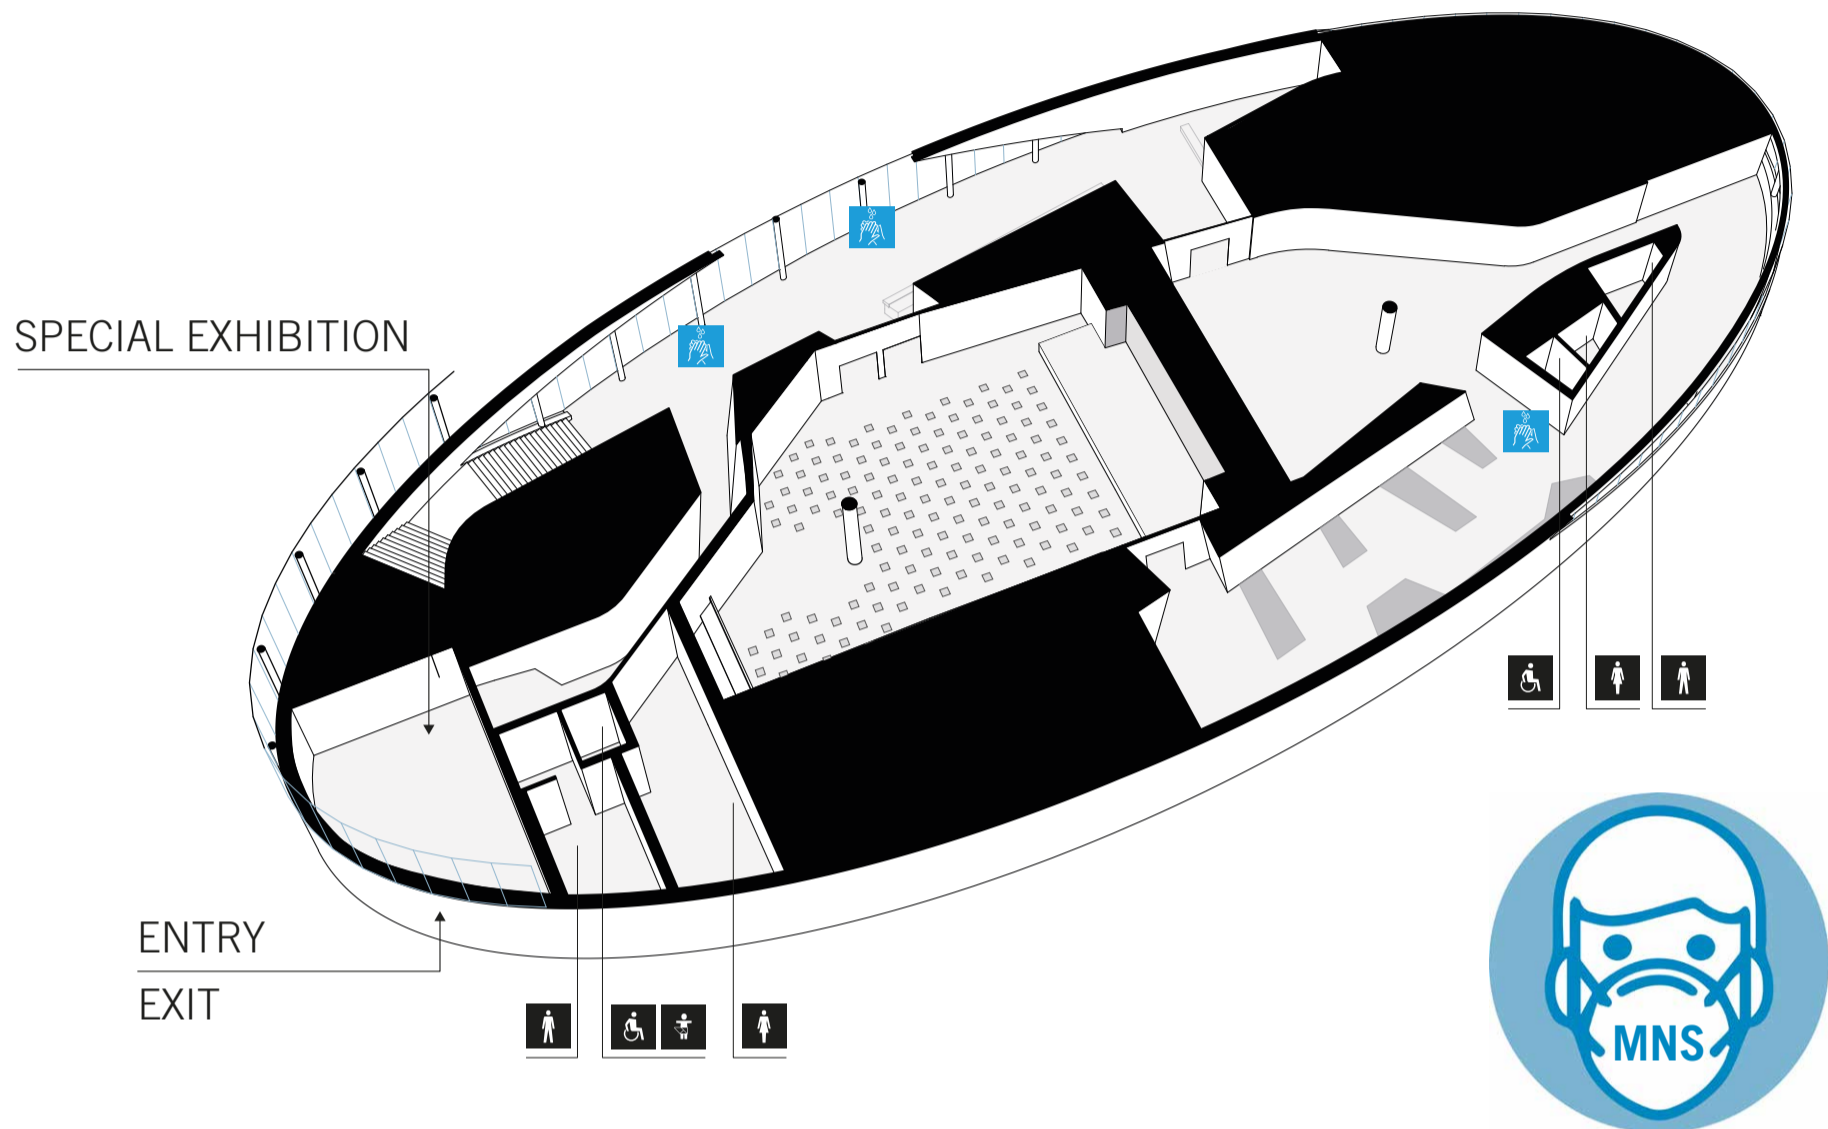

# CORONA SAFETY PRECAUTIONS

## PLEASE OBSERVE THE FOLLOWING HYGIENE REGULATIONS:

1. You must wear a **MNS mask** which covers your mouth and nose as soon as you enter the KTM Motohall
2. We recommend disinfecting and washing your hands regularly.
3. Use the **specified routes** to get to your allocated place or to get to the sanitation facilities.
4. Please purchase your **admission ticket online** if possible.  
If you purchase your ticket at the KTM Motohall, please use **contactless payment methods**.

# WAY THROUGH THE EXHIBITION

PLEASE USE THE SPECIFIED ROUTE TO GET THROUGH THE EXHIBITION:

PLEASE WATCH OUT FOR THE DIRECTION ARROWS ON THE FLOOR:

Health advice line: 1450

KTM Motohall COVID 19 Representative:  
+43 676 923 59 11 (Philip Motschmann)  
events.motohall@ktm.com